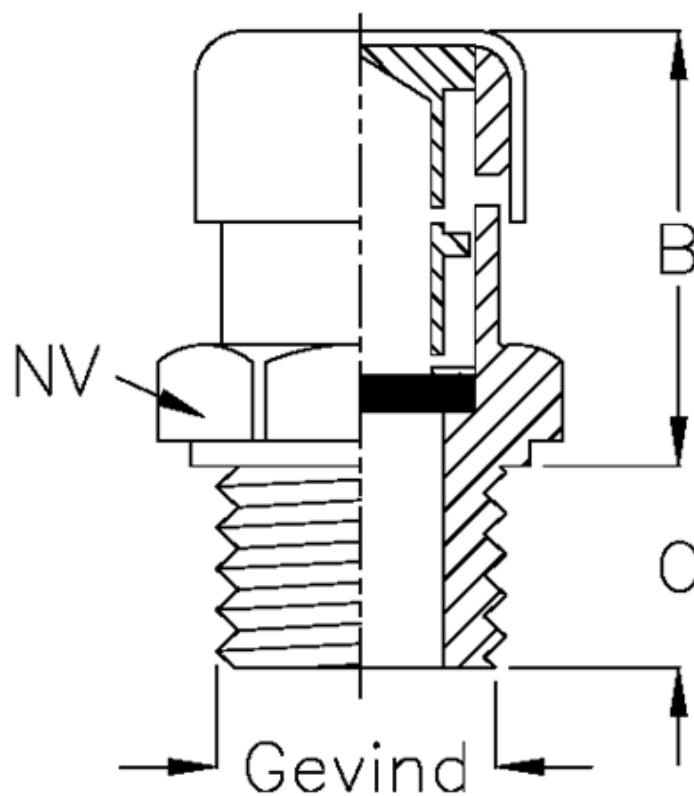

Article number: 21311489

Description: Breather plug with labyrinth/filter  
Type 31A M20x1,5

## Measures

B = 21

C = 10

NV = 24

Thread = M20x1,5